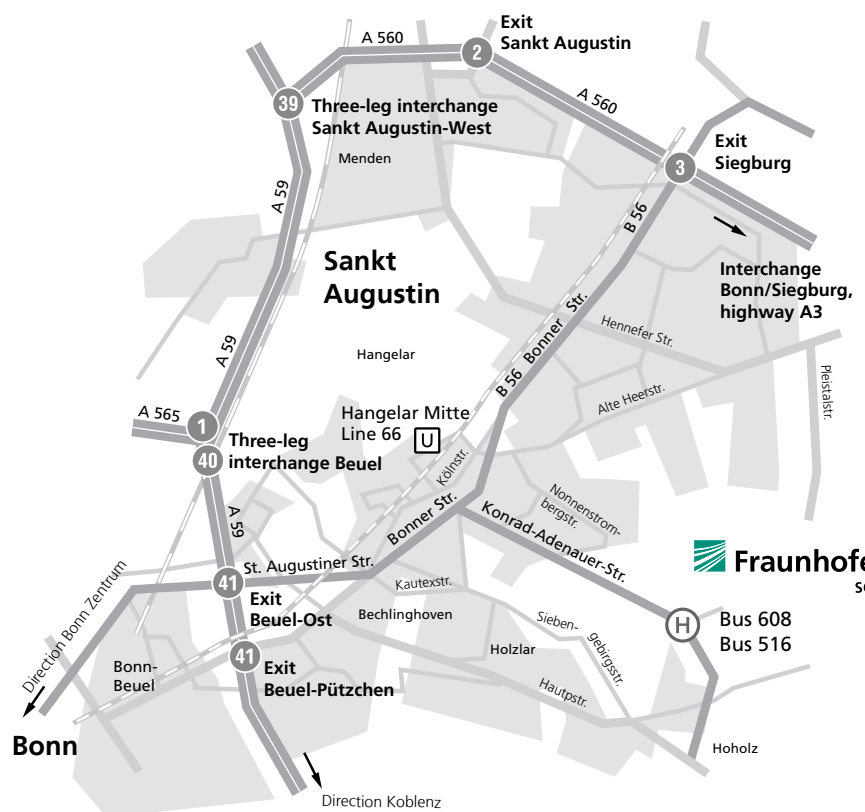

From the **central station Bonn** you can take a taxi to »Schloss Birlinghoven«. The driving time takes about 20 minutes. You can also take the bus 608 (destination Hoholz) leaving from bus platform B3. The bus leaves every 20 minutes during weekday peak hours. The driving time takes about 41 minutes.

From the **Siegburg / Bonn train station** you can take a taxi to »Schloss Birlinghoven«. The driving time takes about 15 minutes.

By plane

From **Cologne Bonn Airport** you can take a taxi to Schloss Birlinghoven. The driving time takes about 25 minutes. Alternatively you can take the Airport-Express-Bus 670 (destination Bonn Hbf). The bus leaves every 20 minutes and takes 35 minutes to the central station Bonn. Follow the description »By train«.

From the **Airport Düsseldorf International** and **Frankfurt** you take the InterCity or the ICE to the central stations of Bonn or Siegburg/Bonn. Follow the description »By train«.

*At the crossing Bonner Straße/ Konrad-Adenauer-Straße (Sign to Schloss Birlinghoven and Bonn-Hoholz) you turn into Konrad-Adenauer-Straße. After about 3 kilometers you find the entrance to the campus Schloss Birlinghoven on the left.

**Fraunhofer Institute for
Algorithms and Scientific
Computing SCAI**
Schloss Birlinghoven
(for navigation systems:
Konrad-Adenauer-Straße)
53754 Sankt Augustin
Germany

Phone: + 49 (0) 2241 / 14 - 2935
Fax: + 49 (0) 2241 / 14 - 4 - 2935